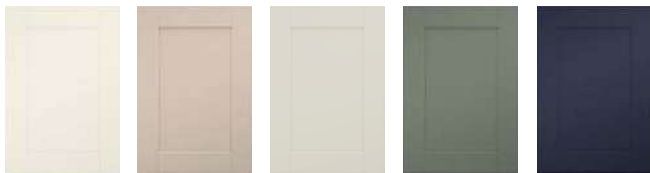

BELSAY SMOOTH

PORCELAIN CASHMERE DOVE GREY REED GREEN INDIGO

CLARENDON

Available in MATT ONLY painted colours