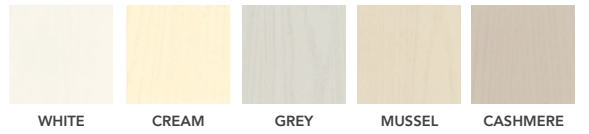

WOODGRAIN EFFECT

WHITE   CREAM   GREY   MUSSEL   CASHMERE