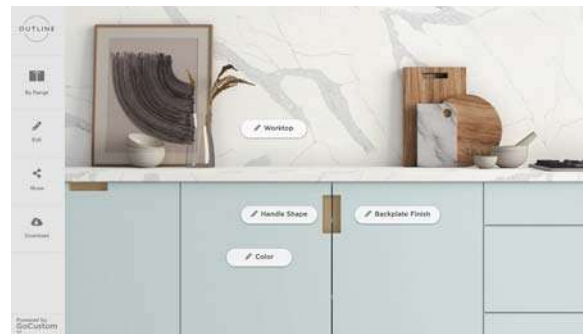

ARLO

FEATURE GLAZED DOORS

Painted colours also available. See colour palette on **PAGE 148**

Door family is also available in Outline. See details on **PAGE 152**

Available as a 'true handleless' kitchen with a stylish rail trim.

This symbol highlights that a range is available in made-to-measure sizes

Indicates that the door family is also available in bespoke sizes

EXPLORE THE WEALTH OF OUTLINE OPTIONS AVAILABLE

by using our Configurator online

With over 2,500 combinations, this handy tool is the easiest way to explore our collection of door styles, colours and backplate options.

Share your finished creation with your kitchen designer who will be able to continue you on your journey to your dream kitchen.

Discover all the possibilities today

www.outlinekitchens.co.uk

Scan me to discover more